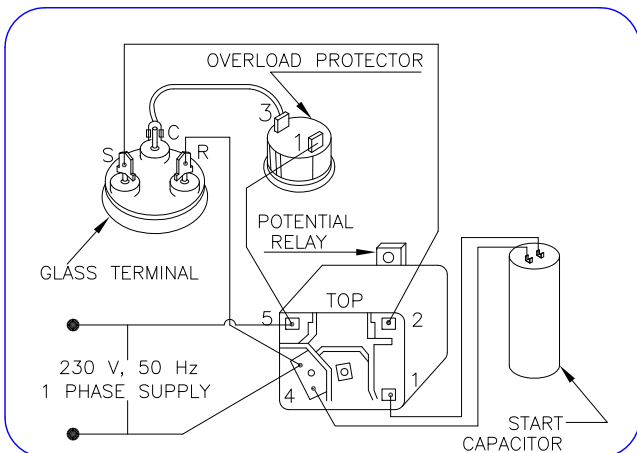

Wiring Diagrams

PERMANENT SPLIT CAPACITOR (PSC)

CAPACITOR START INDUCTION RUN (CSIR) WITH PLUG-IN CURRENT RELAY

RESISTANCE START INDUCTION RUN (RSIR) WITH PLUG IN CURRENT RELAY

CAPACITOR START INDUCTION RUN (CSIR) WITH CURRENT RELAY

CAPACITOR START INDUCTION RUN (CSIR) WITH POTENTIAL RELAY

Wiring Diagrams

CAPACITOR START CAPACITOR RUN (CSCR) WITH POTENTIAL RELAY

CAPACITOR START CAPACITOR RUN (CSCR) WITH NTC RELAY

CAPACITOR START CAPACITOR RUN (CSCR) WITH PLUG-IN CURRENT RELAY

CAPACITOR START CAPACITOR RUN (CSCR) WITH PTC RELAY (8EA19D7)