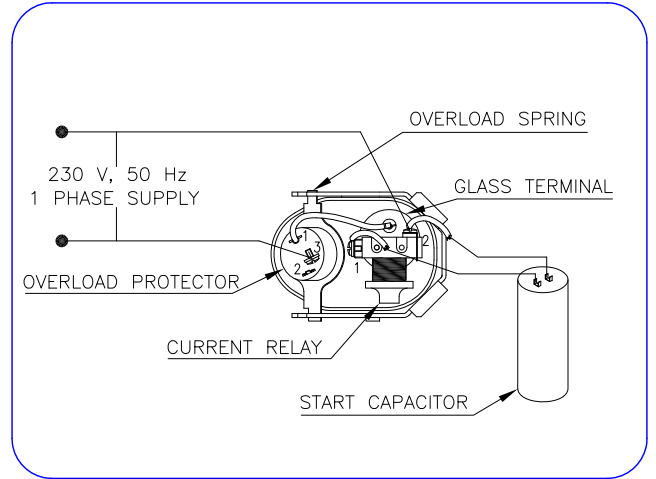

Wiring Diagrams

PERMANENT SPLIT CAPACITOR (PSC)

CAPACITOR START INDUCTION RUN (CSIR) WITH PLUG-IN CURRENT RELAY

RESISTANCE START INDUCTION RUN (RSIR) WITH PLUG IN CURRENT RELAY

CAPACITOR START INDUCTION RUN (CSIR) WITH CURRENT RELAY

CAPACITOR START INDUCTION RUN (CSIR) WITH POTENTIAL RELAY

Wiring Diagrams

CAPACITOR START CAPACITOR RUN (CSCR) WITH POTENTIAL RELAY

CAPACITOR START CAPACITOR RUN (CSCR) WITH NTC RELAY

CAPACITOR START CAPACITOR RUN (CSCR) WITH PLUG-IN CURRENT RELAY

CAPACITOR START CAPACITOR RUN (CSCR) WITH PTC RELAY (8EA19D7)