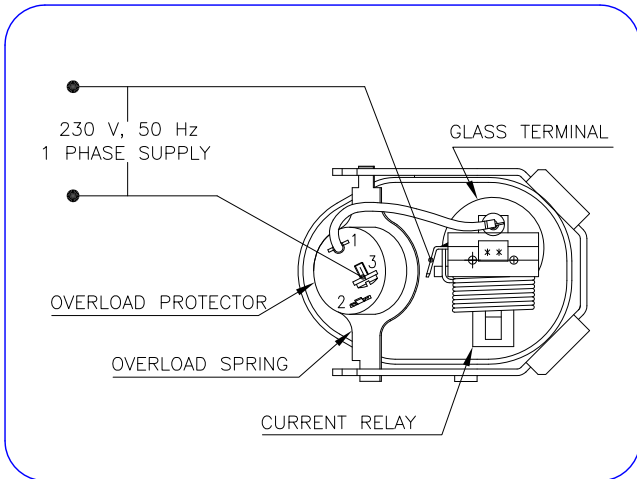

Wiring Diagrams

PERMANENT SPLIT CAPACITOR (PSC)

CAPACITOR START INDUCTION RUN (CSIR) WITH PLUG-IN CURRENT RELAY

RESISTANCE START INDUCTION RUN (RSIR) WITH PLUG IN CURRENT RELAY

CAPACITOR START INDUCTION RUN (CSIR) WITH CURRENT RELAY

CAPACITOR START INDUCTION RUN (CSIR) WITH POTENTIAL RELAY

Wiring Diagrams

CAPACITOR START CAPACITOR RUN (CSCR) WITH POTENTIAL RELAY

CAPACITOR START CAPACITOR RUN (CSCR) WITH NTC RELAY

CAPACITOR START CAPACITOR RUN (CSCR) WITH PLUG-IN CURRENT RELAY

CAPACITOR START CAPACITOR RUN (CSCR) WITH PTC RELAY (8EA19D7)