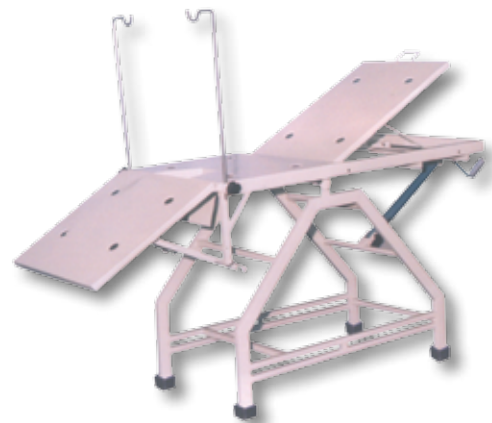

Optional

Kidney Bridge,
Side Tilt Position,
Orthopedics Attachment

Product Model / **M-45**

34" x 24" x 56+18

SIMPLE OPERATION TABLE

Standard Features

- A) Head Up & Low, Back Rest, Detachable Panel, Lithotomy Position Bar, Complete Epoxy Powder Coated
- B) Epoxy Powder Coated Stainless Steel Top