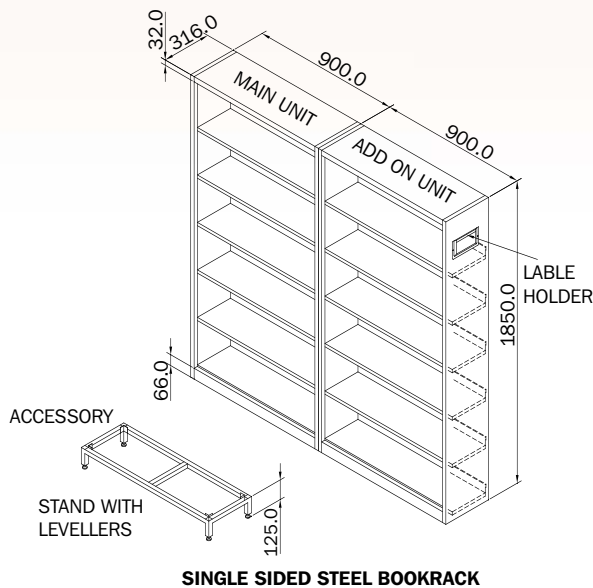

# Book Rack

KD Book Racks are aesthetically designed to match your interiors. It is constructed in such a way that it gives you ease of handling. It has width-wise stackability to suit your requirements. It has multiple loading levels which gives more storage area. In all steel units, the height wise adjustability of shelves give more flexibility for storage. It is provided with label holders on the Main unit for easy identification. The all steel main unit also comes with 2 way 'Range Indicator' which helps in identifying the broad content of the bay from the aisle. Stands are available for Single & Double sided units (for all steel units only). It is suitable for Public Libraries, Educational Institutions, Financial Institutions, Insurance Companies etc.

All the above racks can be provided with ADD-ON unit & in that case two adjacent units will have a common partition wall in between them.

## Accessories (optional) Only for all steel units.

Stand for Single sided All Steel unit (size 898X 313)

Stand for Double sided All Steel Unit (size 898X597)

Stands to be booked separately for each unit

## Colour Scheme

Wood and Steel Units: Metallic Silver Grey and White Cedar

All Steel Units: Textured Moonlight Grey

Stands (For Steel units only): In matching body colour

All dimensions are in mm

OPOS • DESKING • SEATING • STORAGE • INTERIORS