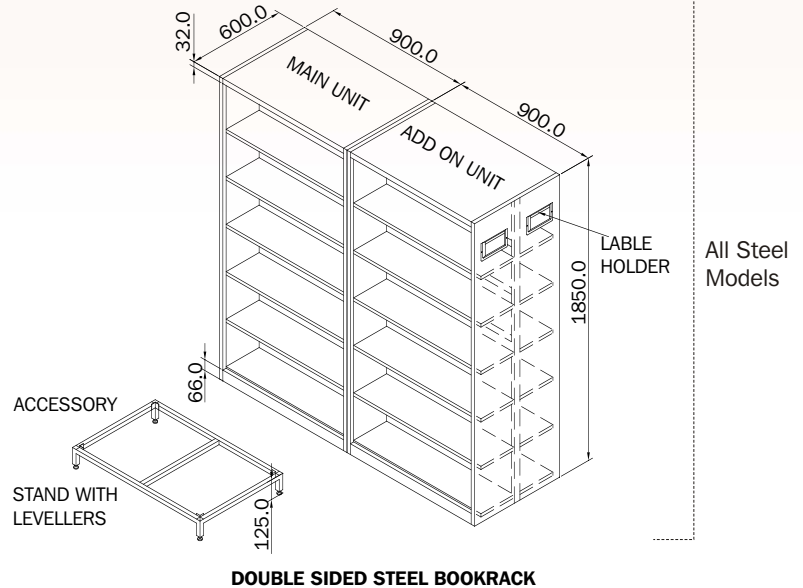

All dimensions are in mm

OPOS • DESKING • SEATING • STORAGE • INTERIORS

Branches:

West: Mumbai, Ahmedabad, Bhopal, Pune, Raipur.

East: Kolkata, Bhubaneswar, Guwahati, Patna, Ranchi.

North: Delhi, Chandigarh, Faridabad-Ghaziabad, Jaipur, Lucknow.

South: Chennai, Bangalore, Hyderabad, Kochi, Vizag.

Local Address:

In keeping with the Godrej policy of continuous development and improvement, the dimensions and specification may be changed without prior notice or obligations. All dimensions are in mm and are subject to commercial tolerances. Colour options depicted in this catalogue are as close to the modern printing process allow.