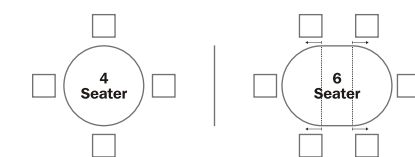

Dimensions	Width	Depth	Height
	900	1500	750

Duke chair

Dimensions	Width	Depth	Height
	450	500	975

Colour of set

Mahogany

Astro table with Galaxy chairs (Extendable table)

Astro table

Dimensions	Width	Depth	Height
4 Seater	1220	1220	765
6 Seater	1680	1220	765

Colour of table

Cappuccino

Galaxy chair

Dimensions	Width	Depth	Height
	427	474	927

Colour of chair

Cappuccino

Omega table with Galaxy chairs (Extendable table)

Omega table

Dimensions	Width	Depth	Height
4 Seater	1210	900	748
6 Seater	1510	900	748

Colour of table

 Cappuccino

Galaxy chair

Dimensions	Width	Depth	Height
	427	474	927

Colour of chair

 Cappuccino

Jewel table with Jasper chairs

Jewel table

Dimensions	Width	Depth	Height
	1525	1525	760

Jasper chair

Dimensions	Width	Depth	Height	Seat Height
	445	465	876	470

Colour of set

 Indian Mahogany

Citron table with Nettle chairs

Citron dining table