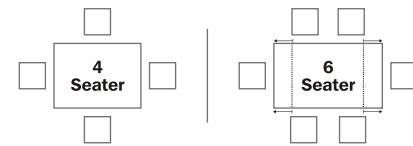

Dimensions	Width	Depth	Height
4 Seater	1210	900	748
6 Seater	1510	900	748

Colour of table

 Cappuccino

Galaxy chair

Dimensions	Width	Depth	Height
	427	474	927

Colour of chair

 Cappuccino

Jewel table with Jasper chairs

Jewel table

Dimensions	Width	Depth	Height
	1525	1525	760

Jasper chair

Dimensions	Width	Depth	Height	Seat Height
	445	465	876	470

Colour of set

 Indian Mahogany

Citron table with Nettle chairs

Citron dining table