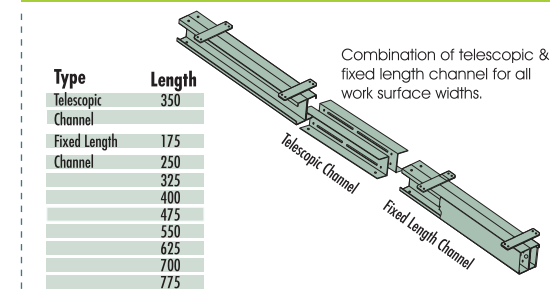

To suit requirements of different work profiles

SCREENS

WORK SURFACES

ACCESSORY RAIL / MODESTY PANEL

LEGS

WIRE MANAGER

STORAGE

ENCOMPASS DRAWER UNIT