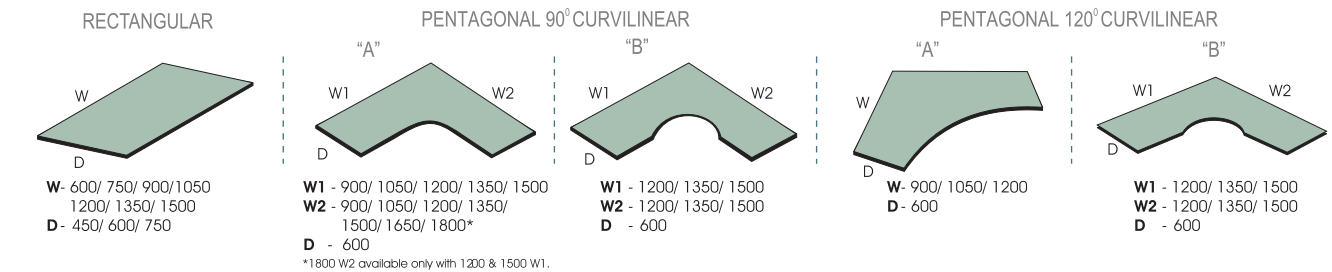

WORK SURFACES