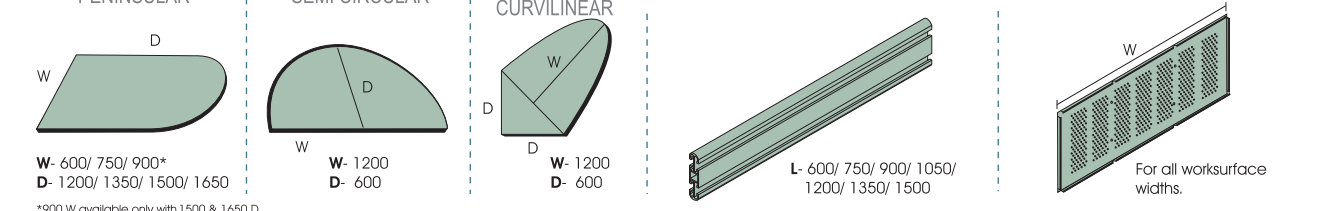

To suit requirements of different work profiles

SCREENS

WORK SURFACES

ACCESSORY RAIL / MODESTY PANEL

LEGS

WIRE MANAGER

STORAGE

ENCOMPASS DRAWER UNIT

Full depth utilisation of drawers maximises space management. All dimensions are in millimetres.

STATEMENT OF LINE

OPOS • DESKING • SEATING • STORAGE • INTERIORS

Branches:
West: Mumbai, Ahmedabad, Bhopal, Pune, Raipur
East: Kolkata, Bhubaneshwar, Guwahati, Patna, Ranchi
North: Delhi, Chandigarh, Fariabad, Ghaziabad, Jaipur, Lucknow
South: Chennai, Bangalore, Hyderabad, Kochi, Vizag