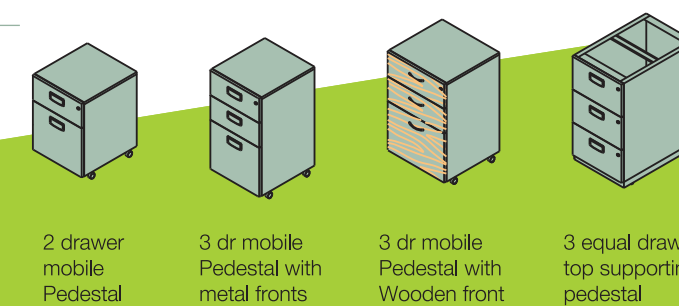

Plastic Grommet
To pass wires through to the work surface.

The **3 person 120° workstation** accelerates group interaction and activities yet allowing individual space. The triangular shape provides the required privacy without hindering communication. The work surface shape is compact yet offers substantial work area.

To suit requirements of different work profiles

SCREENS

WORK SURFACES

ACCESSORY RAIL / MODESTY PANEL

LEGS

WIRE MANAGER

STORAGE

ENCOMPASS DRAWER UNIT

- Drawer configurations available :
- 1 box drawer + 1 filing drawer
 - 2 box drawer + 1 filing drawer
 - 3 equal box drawers
 - 4 equal box drawers.

Drawer Front Finishes :

- metal postform front (with plastic handle)
- wooden postform front (with projected handle)
- wooden PVC edge-banded front (with projected handle)

Full depth utilisation of drawers maximises space management. All dimensions are in millimetres.

STATEMENT OF LINE

OPOS • DESKING • SEATING • STORAGE • INTERIORS

Branches:
West: Mumbai, Ahmedabad, Bhopal, Pune, Raipur
East: Kolkata, Bhubaneshwar, Guwahati, Patna, Ranchi
North: Delhi, Chandigarh, Fariabad, Ghaziabad, Jaipur, Lucknow
South: Chennai, Bangalore, Hyderabad, Kochi, Vizag