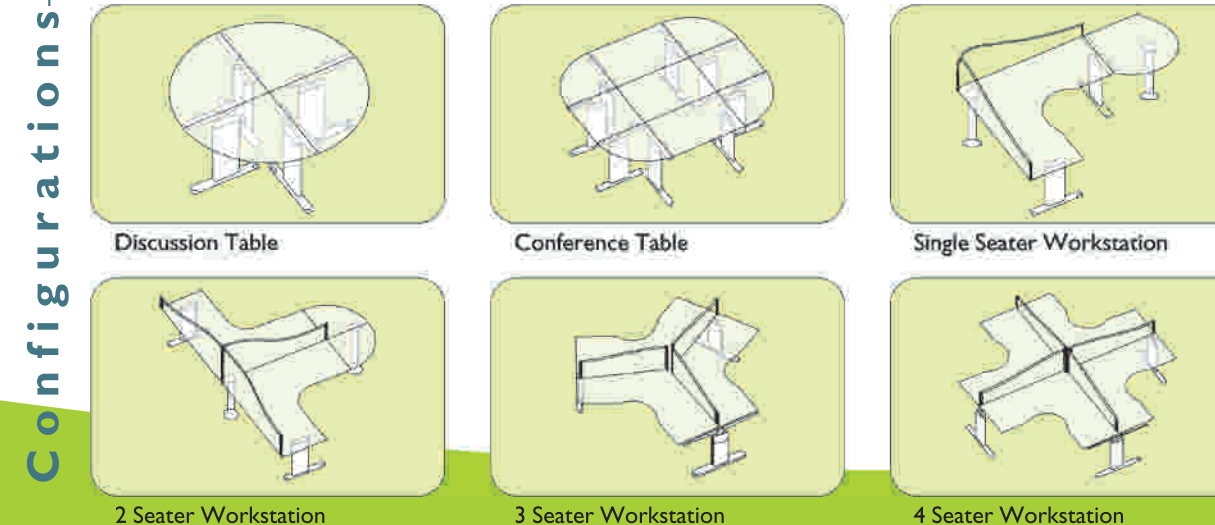

Steer your organisation into the new corporate era. **With Reflex.**

REFLEX — WIRE MANAGEMENT

Legs
Provide for entry of wires from the floor, concealed within leg fascia.

Telescopic Wire Managers
Provide stability, concealed routing of wires & mounting of switches below work surface.

Plastic Grommet
To pass wires through to the work surface.

The **3 person 120° workstation** accelerates group interaction and activities yet allowing individual space. The triangular shape provides the required privacy without hindering communication. The work surface shape is compact yet offers substantial work area.

To suit requirements of different work profiles

SCREENS

WORK SURFACES

ACCESSORY RAIL / MODESTY PANEL

LEGS

WIRE MANAGER

STORAGE

ENCOMPASS DRAWER UNIT