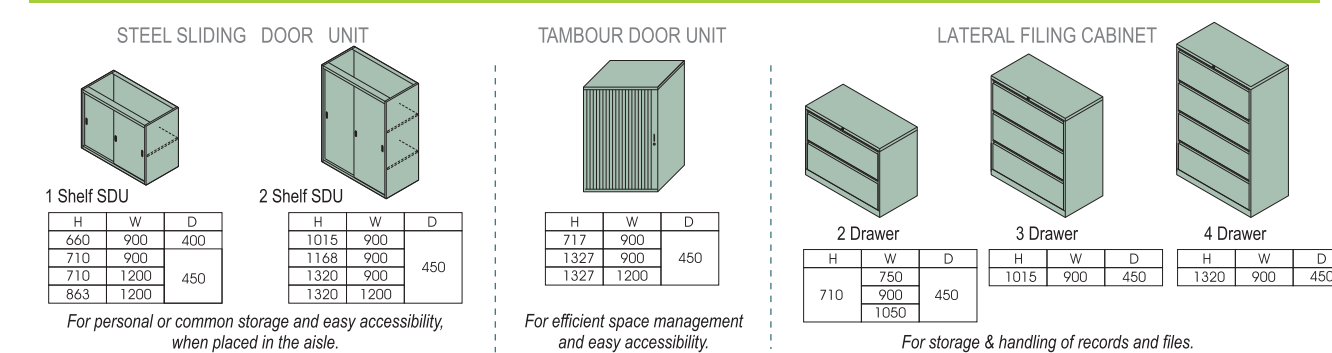

To suit requirements of different work profiles

SCREENS

WORK SURFACES

ACCESSORY RAIL / MODESTY PANEL

LEGS

WIRE MANAGER

STORAGE

ENCOMPASS DRAWER UNIT