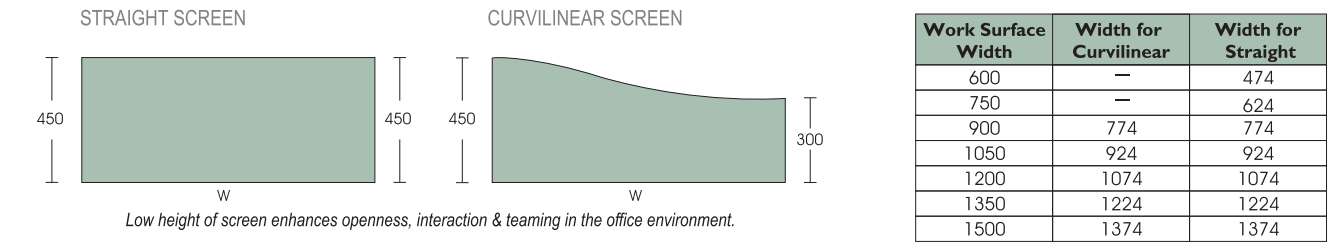

ENRICHING LIFE BY TRANSFORMING WORKPLACES

Godrej Interio is the undisputed leader in the Indian furniture industry, mainly due to the trust reposed by its customers for over 60 years. With its international affiliations and own R&D facilities, Godrej Interio has constantly evolved with the times, designing and developing world-class furniture and interior solutions customised for the Indian marketplace.

Godrej Interio works closely with leading architects, interior designers and R&D specialists to offer a plethora of solutions to a variety of industry segments (such as corporates, financial institutions, IT and ITES), unmatched by any other furniture brand in the country today. With an established network of offices, manufacturing facilities, customer care centres, 37 modern spacious showrooms and over 700 dealers, Godrej Interio is not only best-qualified to solve, but also quick to respond to your furniture and interiors requirements.

Godrej Interio carries the **Godrej stamp of quality and reliability**, and is a certified **ISO 9001:2000** and **ISO 14001:2004** Division of the company.

REFLEX

The new-age corporate desk-based system.

Enhancing corporate efficiency through people performance.

The world over organisations are striving to create an open culture and build teams to fulfill their objectives.

Reflex, our new desk-based system is inspired by this very thought. Ergonomically designed, Reflex creates the right ambience for creativity and greater performance.

Steer your organisation into the new corporate era. **With Reflex.**

REFLEX — WIRE MANAGEMENT

Legs
Provide for entry of wires from the floor, concealed within leg fascia.