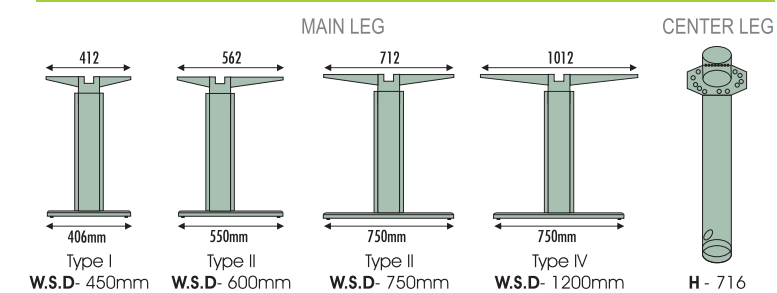

To suit requirements of different work profiles

SCREENS

WORK SURFACES

ACCESSORY RAIL / MODESTY PANEL

LEGS

WIRE MANAGER

STORAGE

ENCOMPASS DRAWER UNIT

- Drawer configurations available :
- 1 box drawer + 1 filing drawer
 - 2 box drawer + 1 filing drawer
 - 3 equal box drawers
 - 4 equal box drawers.

Drawer Front Finishes :

- metal postform front (with plastic handle)
- wooden postform front (with projected handle)
- wooden PVC edge-banded front (with projected handle)

Full depth utilisation of drawers maximises space management. All dimensions are in millimetres.

STATEMENT OF LINE

OPOS • DESKING • SEATING • STORAGE • INTERIORS

Branches:
West: Mumbai, Ahmedabad, Bhopal, Pune, Raipur
East: Kolkata, Bhubaneshwar, Guwahati, Patna, Ranchi
North: Delhi, Chandigarh, Fariabad, Ghaziabad, Jaipur, Lucknow
South: Chennai, Bangalore, Hyderabad, Kochi, Vizag