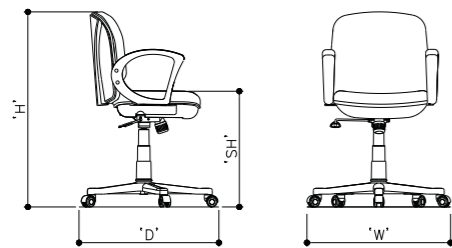

PRODUCT SPECIFICATIONS:

PCH-7001D

WIDTH (W) : 75.0
DEPTH (D) : 75.0
HEIGHT (H) : 105.0 - 117.5
SEAT HEIGHT (SH) : 46.0 - 58.5