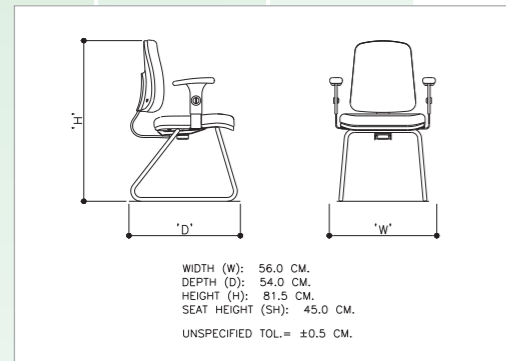

Divi

PCH-7044A

These products have been tested as per derived BIFMA (Business & Institutional Furniture Manufacturers' Association) standards.

Godrej Interio has set the standards for sales and services, we have 20 branches, 37 modern spacious showroom and over 700 dealers spread across the nation to bring Divi within your easy reach and to provide superior after-sales services. The exacting standards set and maintain over the years have resulted in the prestigious ISO 9001:2000 and ISO 14001:2004 certificates being awarded to Godrej.

At long last, a chair with spine

OPOS • DESKING • SEATING • STORAGE • INTERIORS

Branches:

- **West:** Mumbai, Ahmedabad, Bhopal, Pune, Raipur
- **East:** Kolkata, Bhubaneswar, Guwahati, Patna, Ranchi
- **North:** Delhi, Chandigarh, Fariabad, Ghaziabad, Jaipur, Lucknow
- **South:** Chennai, Bangalore, Hyderabad, Kochi, Vizag

Local Address:

In keeping with the Godrej policy of continuous development and improvement, the dimensions and specification may be changed without prior notice or obligations. Accessories shown in photographs are not part of the standard equipment. The colour of the products may vary due to printing limitations.

Interio / Divi / 75 / Collateral / June 07