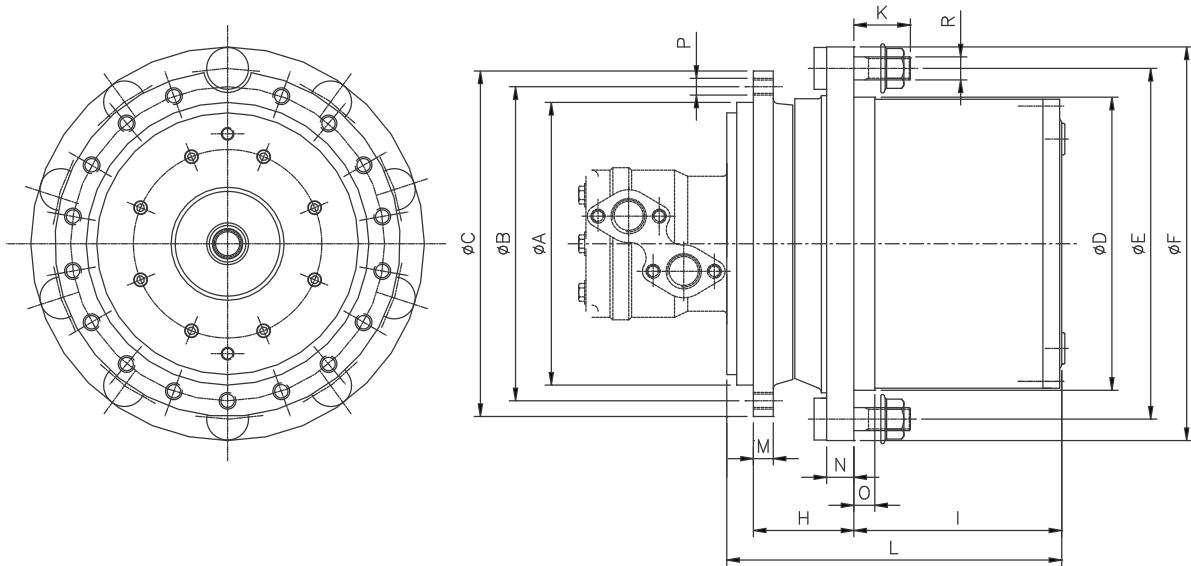

TRACK DRIVE

TOP GEAR

TRANSMISSIONS

www.topgeartransmission.com

Track drives are used in Crawler & Wheel applications for mobile equipment like cranes, drilling rigs, excavators, agricultural machinery & off Road vehicles where mechanical power is transmitted directly to the wheels or crawler sprockets.

Track drive is a planetary gear box, where in pair of taper roller bearings are fitted inside annulus gear which also act as casing of the gear box. The annulus is having number of bolts fitted on periphery, which transmits the torque. The taper roller bearings ensures high radial & thrust load during the operation.

The transmission construction is single, double or triples stage compact planetary system. These gearboxes are designed to be fitted with standard wheel rims & limited dimensions.

- Radial Load : 10000 N to 500000 N
- Torque : 3000 Nm to 250000 Nm
- Ratio : 5:1 to 300:1
- Drive : Hydraulic drive with hydraulic parking brake

MODEL	TD 190	TD 240	TD 280	TD 350	TD 460
Max. Output Torque (Nm)	4000	10000	18000	60000	80000
Ratios Available (I)	14-45	15-215	15-215	78-215	75-215
ØA	165	210	270	270	420
ØB	220	250	300	310	460
ØC	250	290	330	350	500
ØD	200	240	280	350	460
ØE	245	270	335	400	500
ØF	280	310	376	430	540
H	90	90	96	100	165
I	180	200	200	320	445
L	310	330	345	450	640
M	20	20	25	25	45
N	25	25	20	25	35
O	20	20	20	30	30
P	M 16 X 12 Nos	M 16 X 16 Nos	M 16 X 18 Nos	M 20 X 20 Nos	M 24 X 24 Nos
R	M 16 X 12 Nos	M 16 X 16 Nos	M 22 X 10 Nos	M 22 X 12 Nos	M 22 X 20 Nos
K	40	45	55	60	65